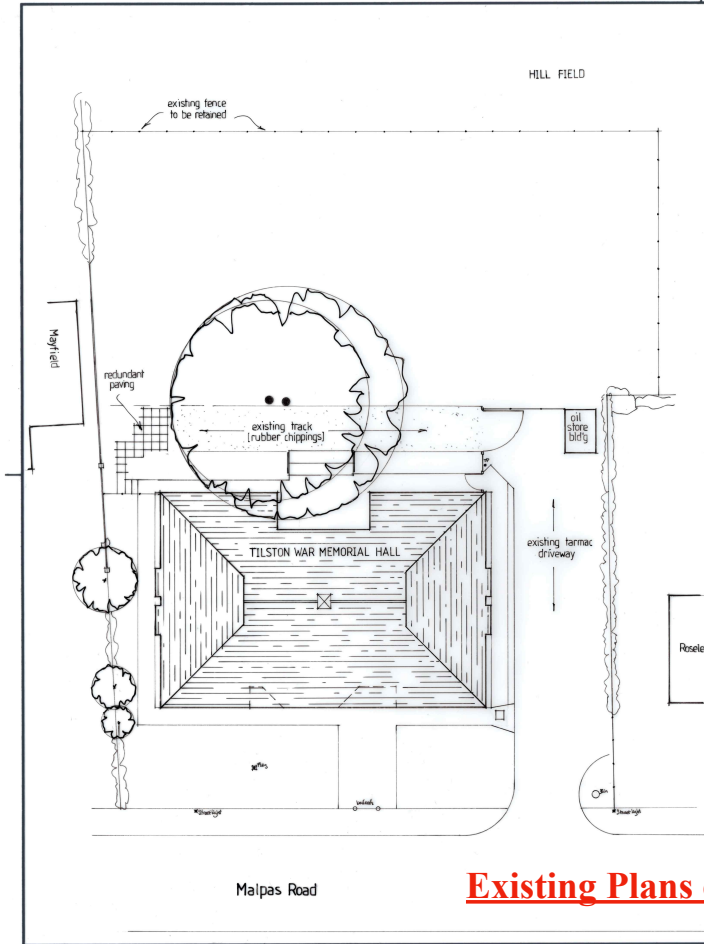

Drawing No:	TIL 1	Revision:	
Scale:	1:250	Date:	April 2024
Title:			
TILSTON WAR MEMORIAL HALL			
MALPAS ROAD			
TILSTON			
Existing Site Plan			
www.sakdesign.co.uk		www.sakdesign.co.uk