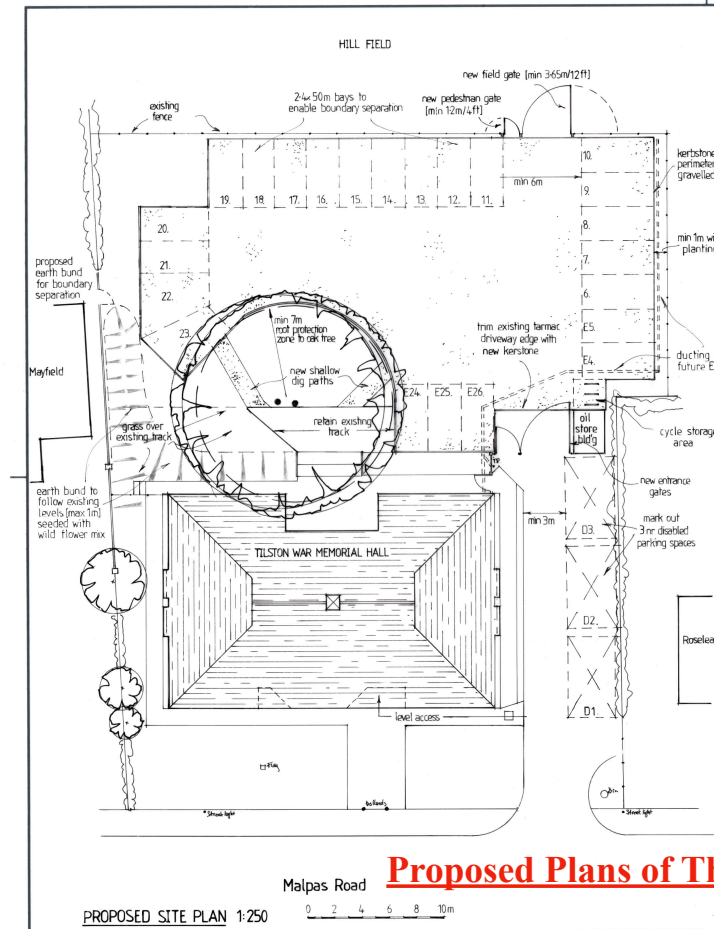

Existing Plans of The Village Hall

420x297mm A3

Proposed Plans of The Community Car Park

PROPOSED SITE PLAN 1:250

Drawing No:	TIL 2	Revision:	B
Scale:	1:5, 1:50, 1:250	Date:	October 2024
Title:			
TILSTON WAR MEMORIAL HALL			
MALPAS ROAD			
TILSTON			
Proposed Car Park Details			
www.sakdesign.co.uk		www.sakdesign.co.uk	

420x297mm A3