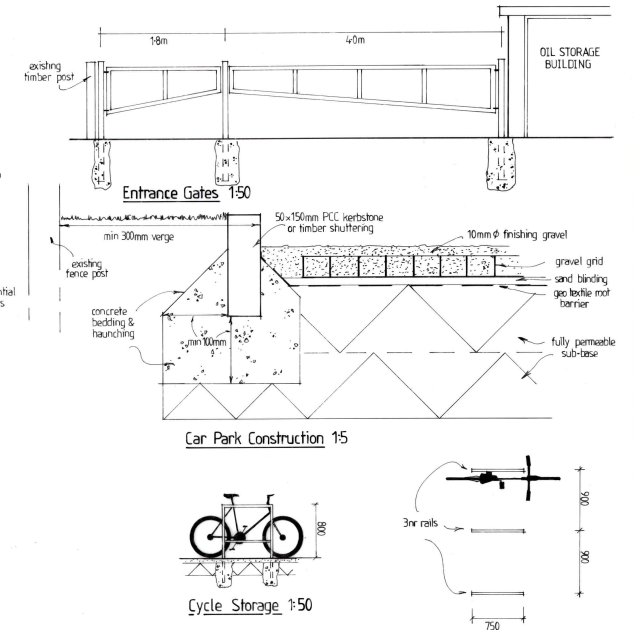

Existing Plans of The Village Hall

420x297mm A3

Proposed Plans of The Community Car Park

PROPOSED SITE PLAN 1:250

Drawing No:	TIL 2	Revision:	B
Scale:	1:5, 1:50, 1:250	Date:	October 2024
Title:			
TILSTON WAR MEMORIAL HALL			
MALPAS ROAD			
TILSTON			
Proposed Car Park Details			
www.sakdesign.co.uk		www.sakdesign.co.uk	

420x297mm A3