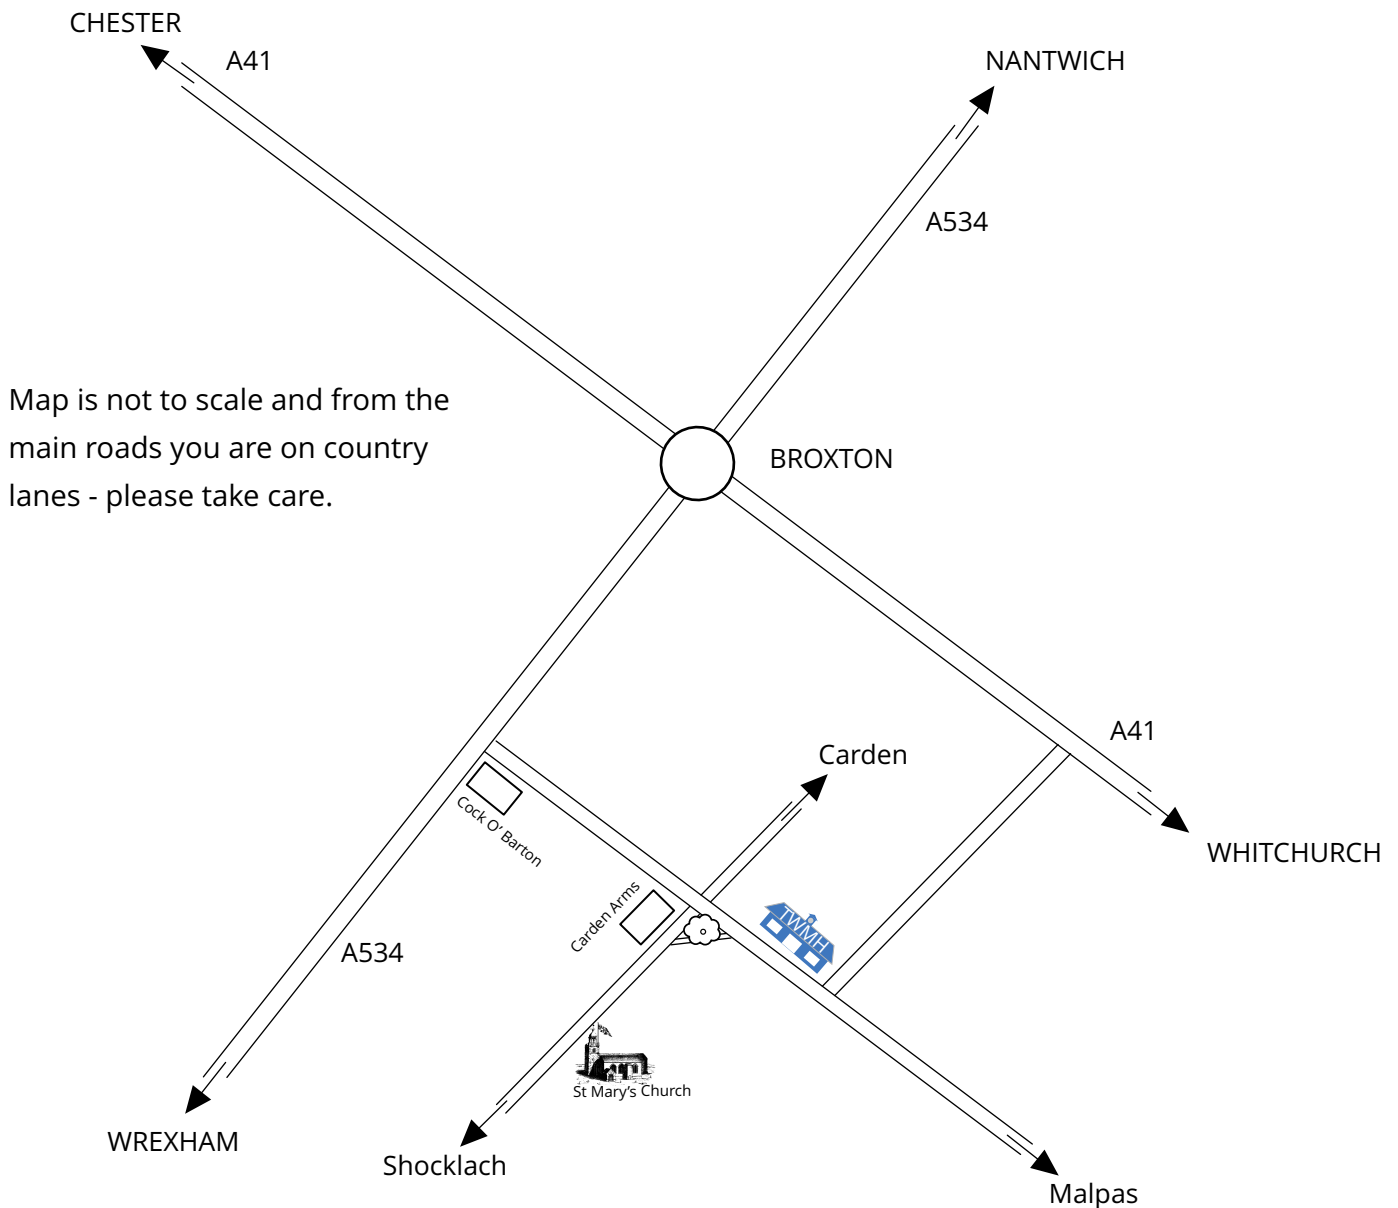

DIRECTIONS TO TILSTON WAR MEMORIAL HALL

SAT NAV: USE POSTCODE SY14 7HH

FROM **CHESTER** TAKE THE A41 SIGNPOSTED WHITCHURCH A41, 8 MILES TO BROXTON ROUNDABOUT THEN 1.5MILES TO RIGHT TURN FOR TILSTON

FROM **WHITCHURCH** TAKE THE A41 SIGNPOSTED CHESTER A41, 6 MILES TO HAMPTON ROUNDABOUT THEN 3 MILES TO LEFT TURN TO TILSTON

FROM **WREXHAM** TAKE THE A534 SIGNPOSTED NANTWICH A534, 8 MILES TURN RIGHT AT COCK O'BARTON PUB TO TILSTON